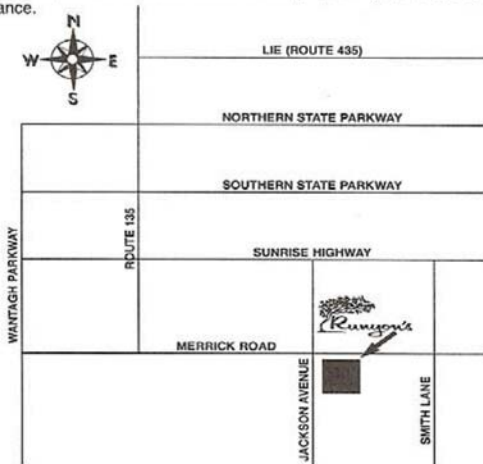

Directions to...

Since 1981

Serious Food • Casual Dining • Concerned Service
3928 Merrick Road • Seaford, New York • (516) 279-1949

From any major highway, take Route 135 South (Seaford-Oyster Bay Expressway) to the LAST exit which is Merrick Road going East. Go 3 stop-lights & turn RIGHT onto Jackson Ave. (intersection of Jackson Ave. & Merrick Rd.) Make a Quick LEFT into municipal parking lot. Please use rear entrance.